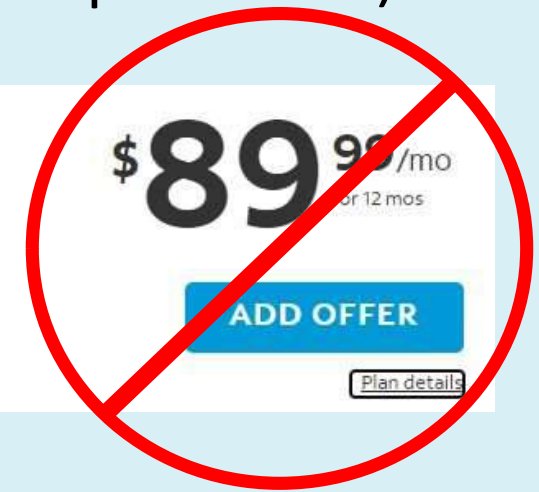

+ Taxes of ~\$2-4/month (\$24-48/year)

***RP HOA will apply Spectrum signing bonus and Y1 reduced ramp-up rate discounts to keep rate stable for duration of contract.**

18 months prior to end of contract, RP HOA can negotiate an extension of this bulk services contract using existing fiber infrastructure, if desired.

If the contract isn't extended, residents can negotiate their own rates independently with Spectrum (or other providers) starting in Y8.

Spectrum Retail Pricing (as a comparison)

INTERNET GIG 1 Gbps

- Our fastest Internet for fully connected smart homes, exceptional gaming and tons of bandwidth with speeds up to **1 Gbps**
- Add Spectrum Advanced WiFi for complete control over your WiFi network
- NO Contracts, NO Data Caps and a FREE Modem